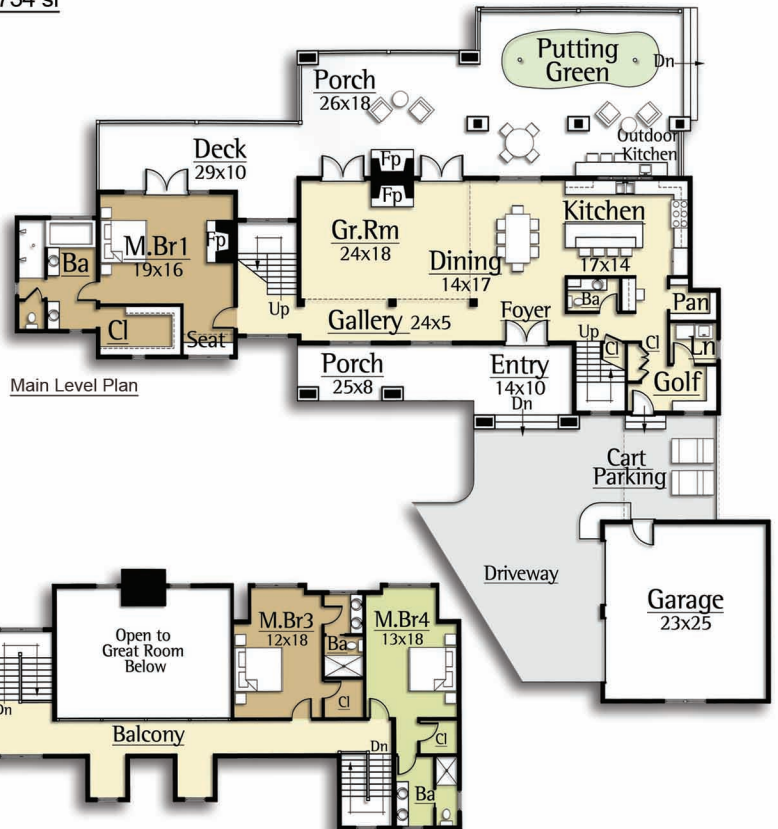

HEAVY TIMBER TRUSS & FRAME RETREAT SERIES

THREE WOOD

Main Level: 2,397 sf
Upper level: 1,734 sf
Total: 4,131 sf

The Three Wood features:

- 4 bedrooms
- 4.5 baths
- Vaulted Great Room
- Open Kitchen/Dining/Living
- Timber beams and trusses