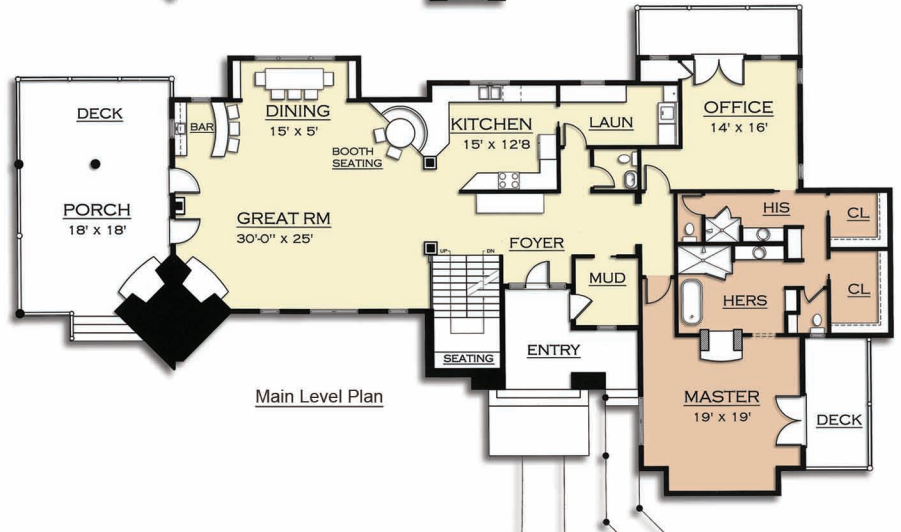

HEAVY TIMBER TRUSS & FRAME RETREAT SERIES

TREMONT CAMP

Main Level: 2,880 sf
Upper level: 1,490 sf
Total: 4,370 sf

The Tremont Camp features:

- 3 bedrooms
- 3.5 baths
- Vaulted Great Room
- Open Kitchen/Dining/Living
- Timber beams and trusses