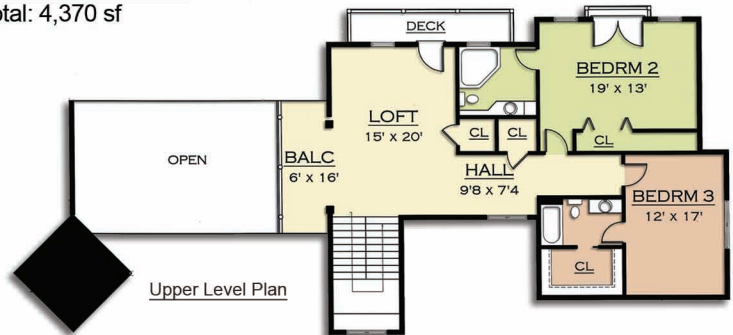

HEAVY TIMBER TRUSS & FRAME RETREAT SERIES

TREMONT CAMP

Main Level: 2,880 sf
Upper level: 1,490 sf
Total: 4,370 sf

The Tremont Camp features:

- 3 bedrooms
- 3.5 baths
- Vaulted Great Room
- Open Kitchen/Dining/Living
- Timber beams and trusses