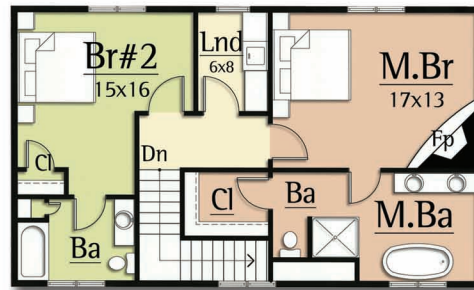

HEAVY TIMBER TRUSS & FRAME RETREAT SERIES

MT OLIVE

Main Level: 960 sf
Upper level: 928 sf
Total: 1,888 sf

The Mt Olive features:

- 3 bedrooms
- 3 baths
- Outdoor Living
- Open Kitchen/Dining/Living
- Timber beams and trusses

Upper Level Plan

Main Level Plan

1-440-564-1090
WWW.HEAVYTIMBERS.COM

DESIGN BY

MOSSCREEK

WWW.MOSSCREEK.NET

800.737.2166