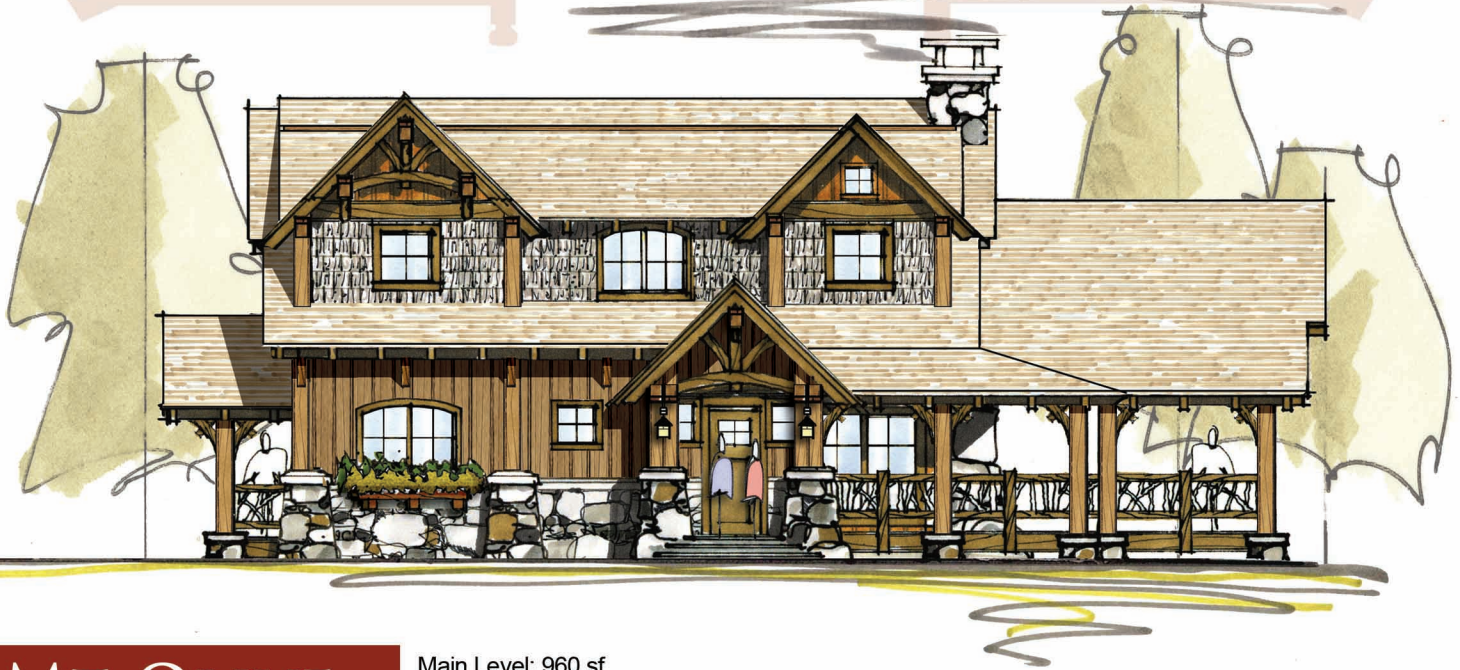

HEAVY TIMBER TRUSS & FRAME RETREAT SERIES

MT OLIVE

Main Level: 960 sf
Upper level: 928 sf
Total: 1,888 sf

The Mt Olive features:

- 3 bedrooms
- 3 baths
- Outdoor Living
- Open Kitchen/Dining/Living
- Timber beams and trusses

Upper Level Plan

Main Level Plan

1-440-564-1090
WWW.HEAVYTIMBERS.COM

DESIGN BY

MOSSCREEK

WWW.MOSSCREEK.NET

800.737.2166