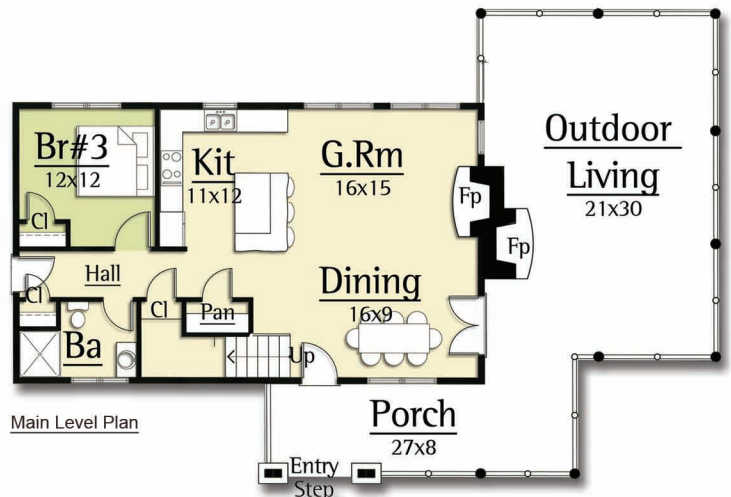

HEAVY TIMBER TRUSS & FRAME RETREAT SERIES

MT OLIVE

Main Level: 960 sf
Upper level: 928 sf
Total: 1,888 sf

The Mt Olive features:

- 3 bedrooms
- 3 baths
- Outdoor Living
- Open Kitchen/Dining/Living
- Timber beams and trusses

Upper Level Plan

Main Level Plan

1-440-564-1090
WWW.HEAVYTIMBERS.COM

DESIGN BY

MOSSCREEK

WWW.MOSSCREEK.NET

800.737.2166