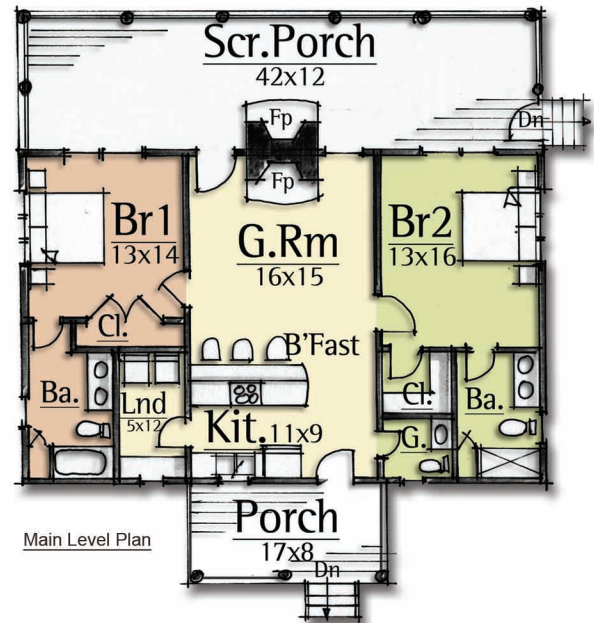

HEAVY TIMBER TRUSS & FRAME RETREAT SERIES

ROARING FORK

Main Level: 1,176 s.f.
Total Size: 1,176 s.f.

The Roaring Fork features:

- 2 bedrooms
- 2.5 baths
- Vaulted Great Room ceiling
- Open Kitchen/Great Room
- Screened Porch for outdoor living
- Timber beams and trusses