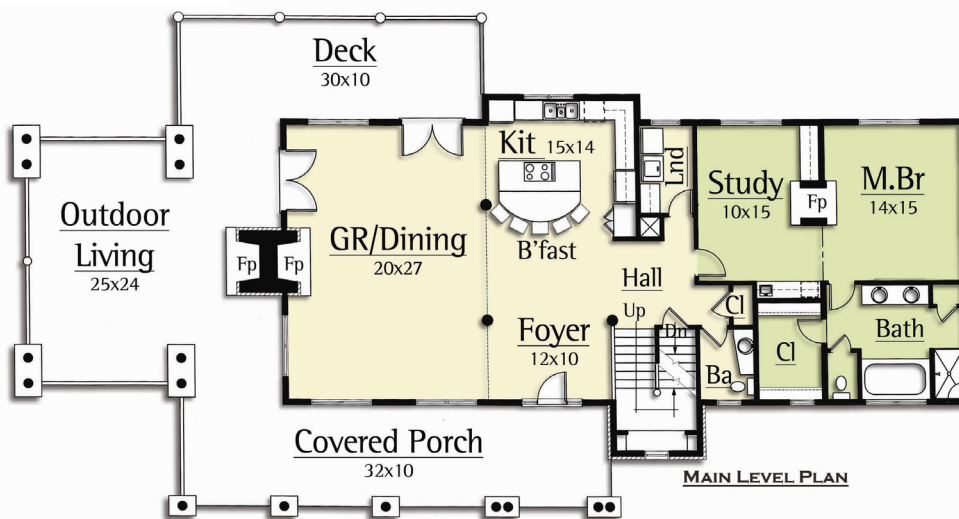

HEAVY TIMBER TRUSS & FRAME Retreat Series

Raven's Nest

Main Level: 1970 S.F.
Upper Level: 987 S.F.
Total: 2957 S.F.

**HEAVY TIMBER
TRUSS & FRAME**

1-440-564-1090

www.HeavyTimbers.com

Design by

MOSSCREEK