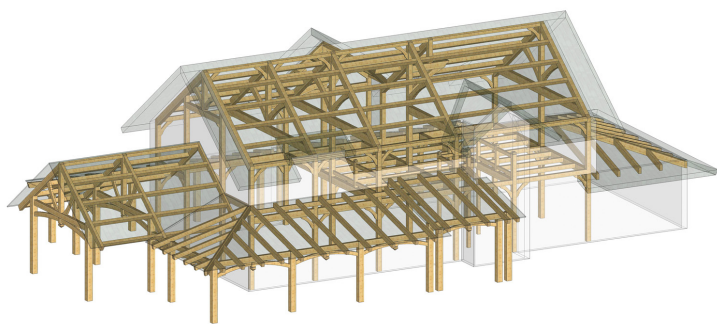

HEAVY TIMBER TRUSS & FRAME Retreat Series

Raven's Nest

Main Level: 1970 S.F.
Upper Level: 987 S.F.
Total: 2957 S.F.

**HEAVY TIMBER
TRUSS & FRAME**

1-440-564-1090

www.HeavyTimbers.com

Design by

MOSSCREEK